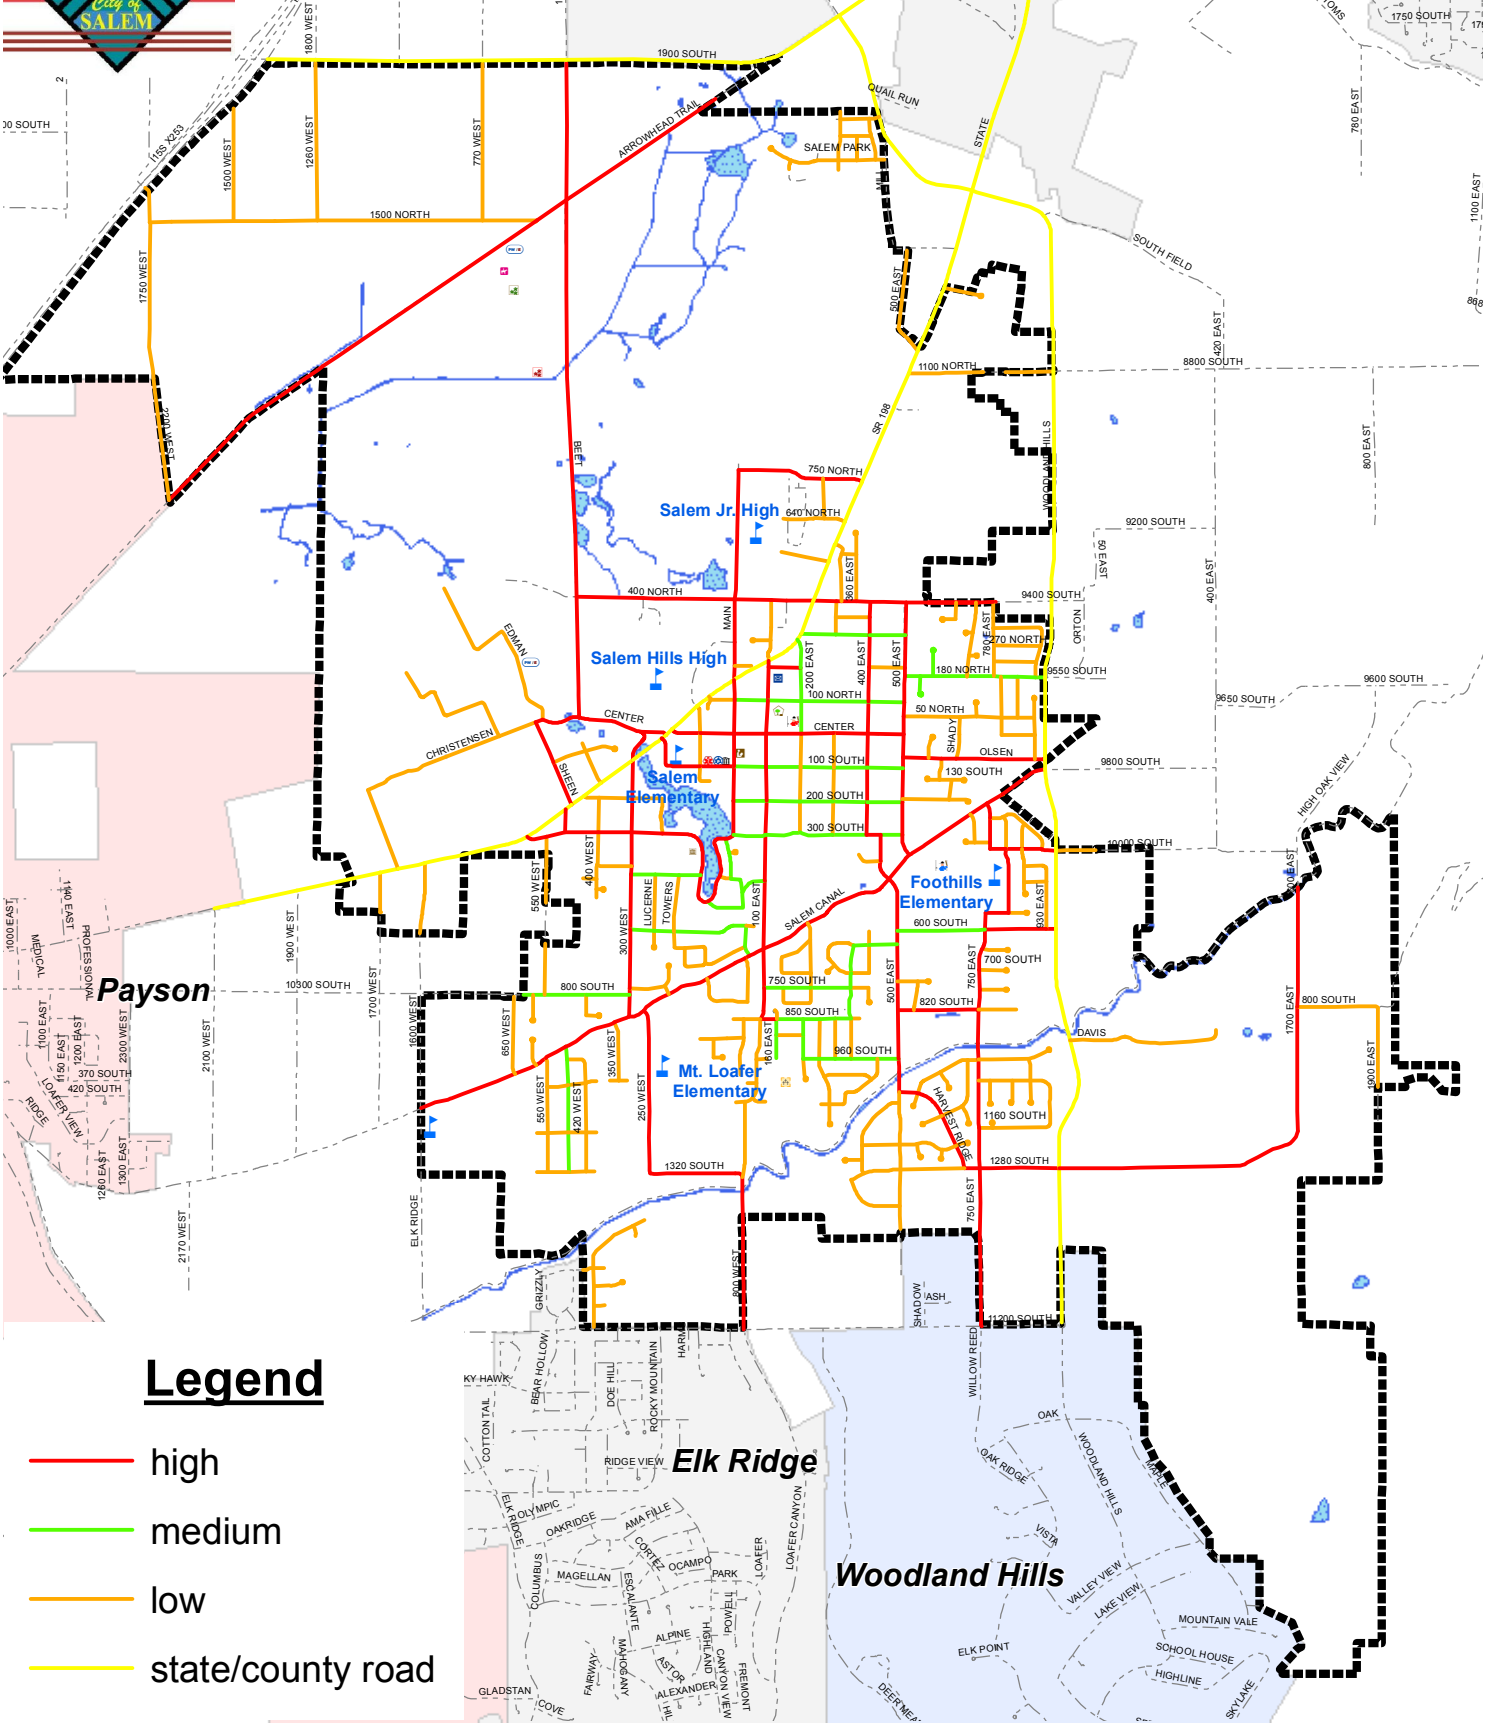

# SALEM CITY

November 2018

# SNOW PLOW PRIORITY

## Legend

- high
- medium
- low
- state/county road