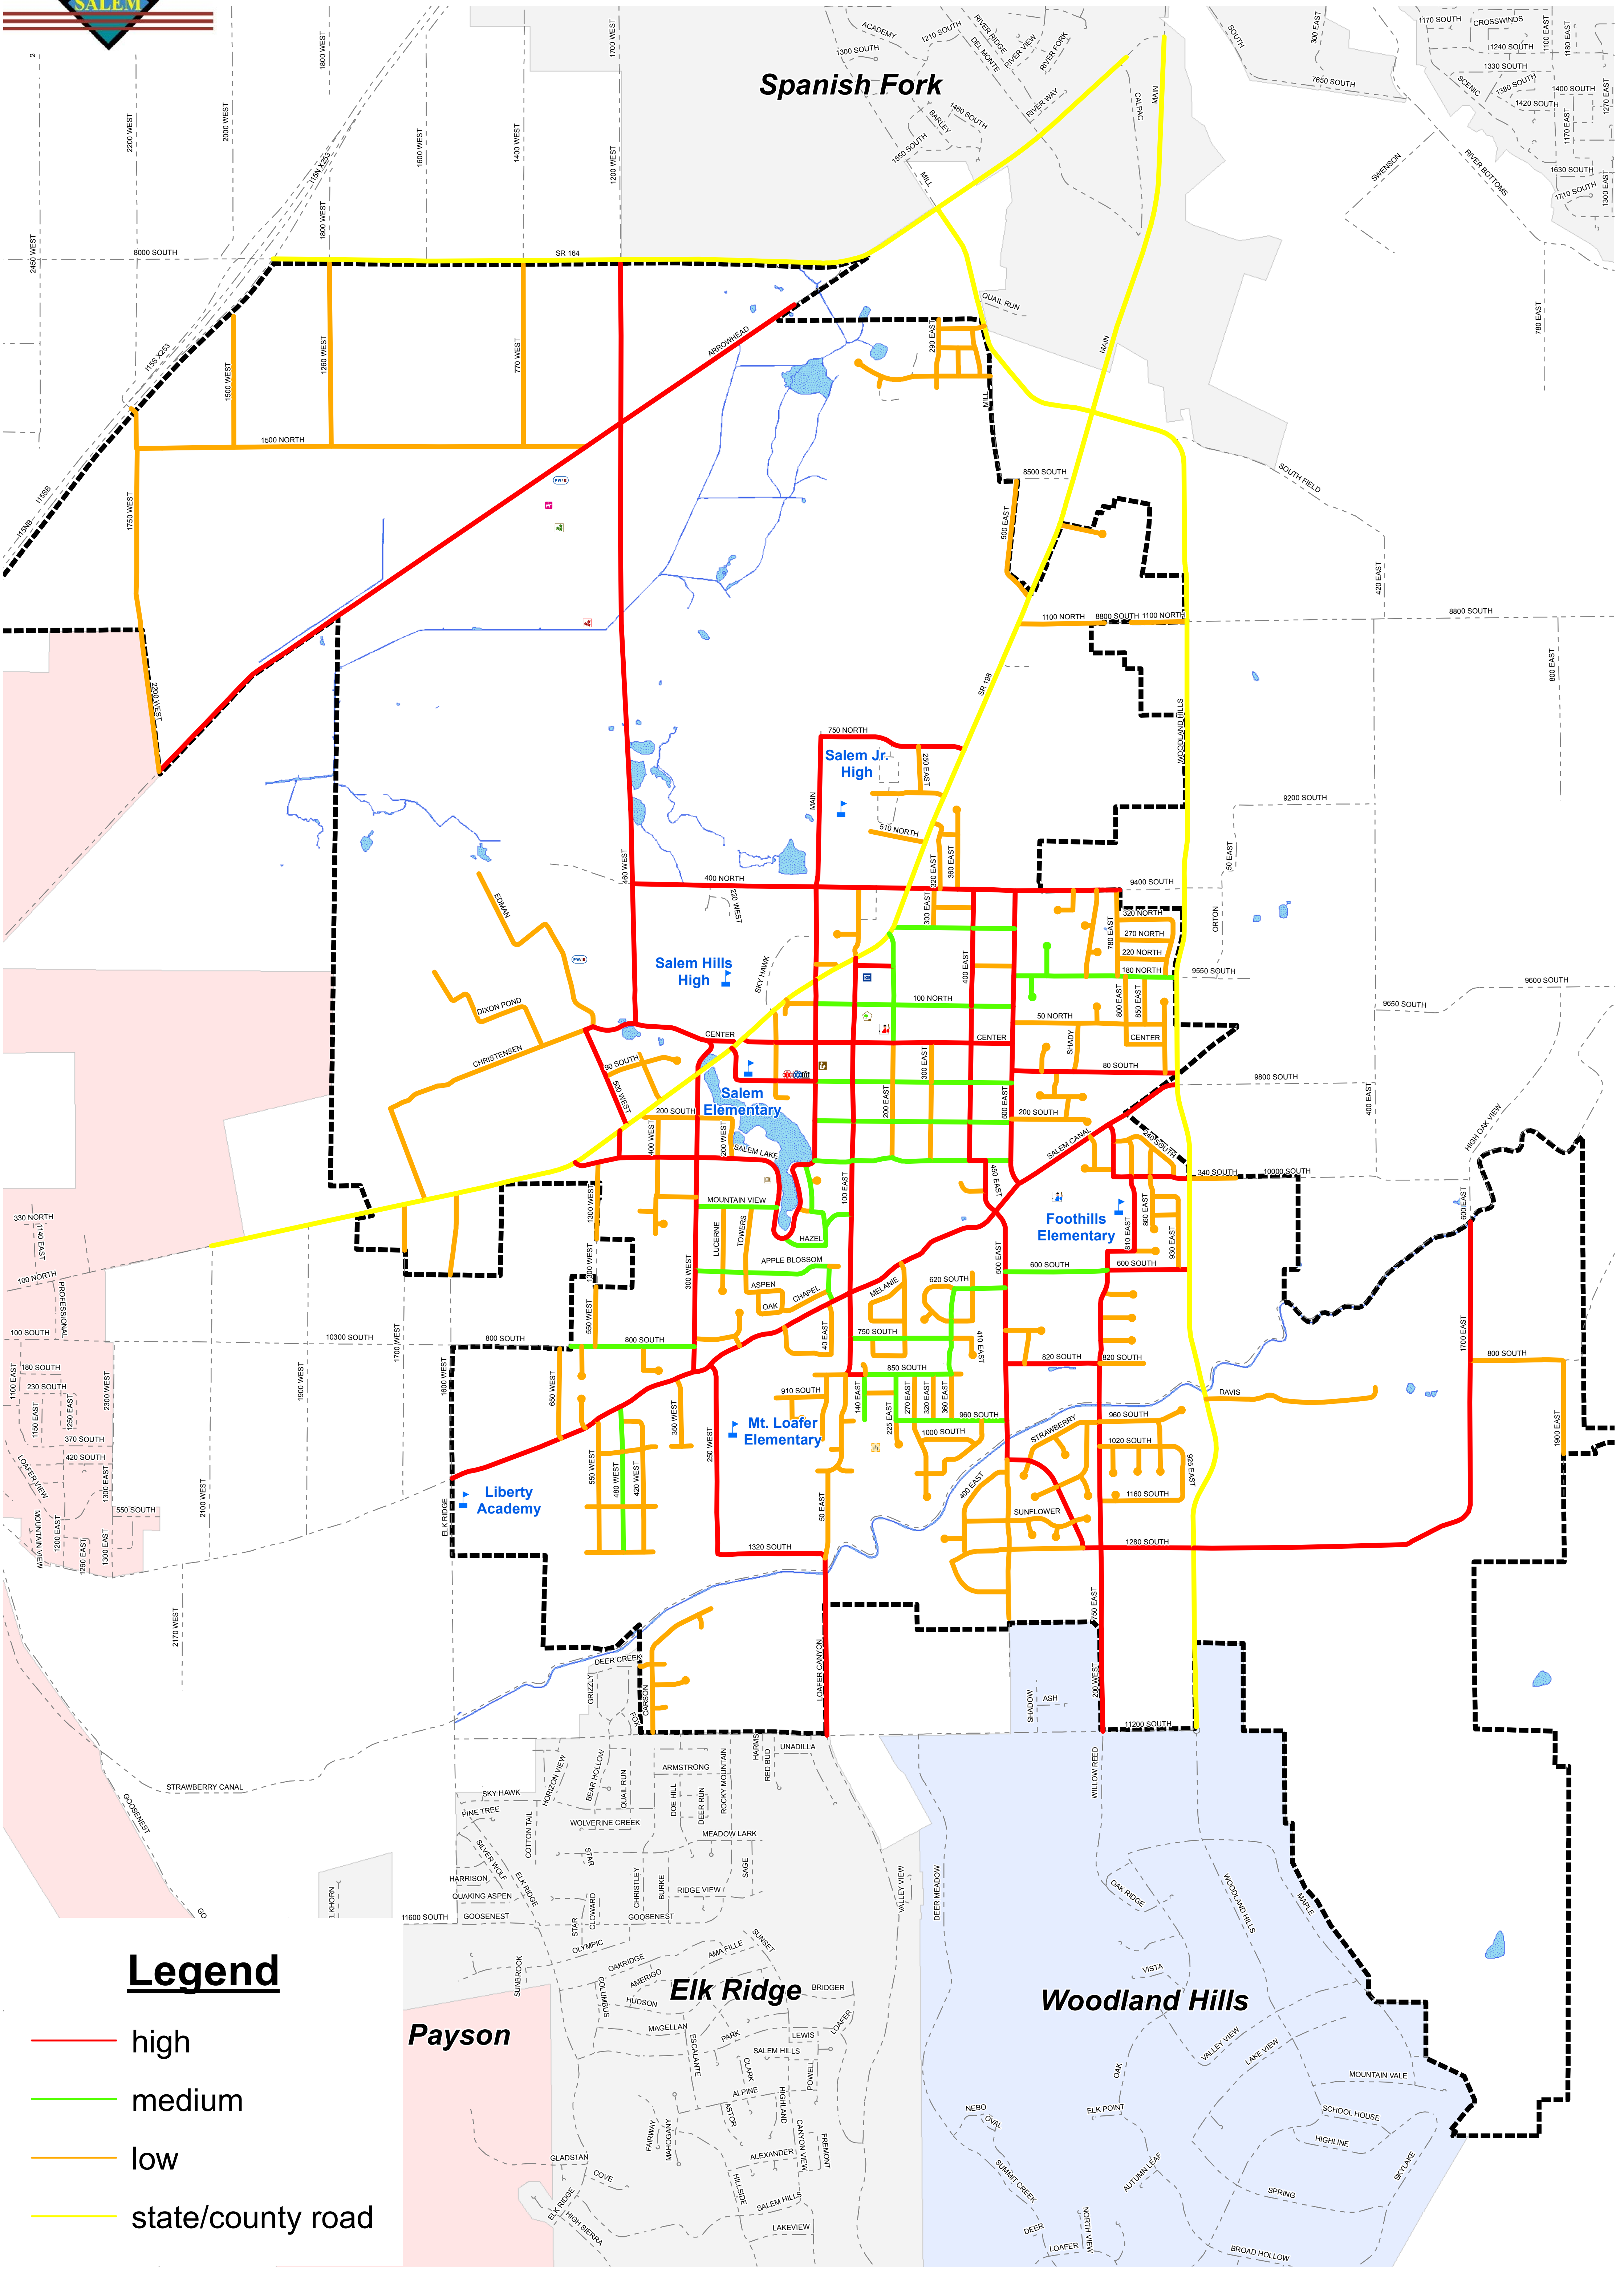

SALEM CITY SNOW PLOW PRIORITY

Legend

- high
- medium
- low
- state/county road